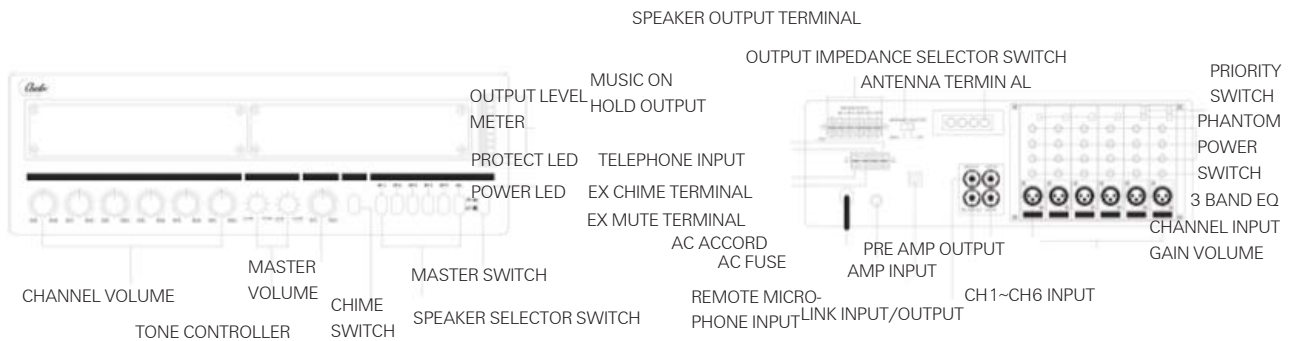

SPECIFICATIONS

Technical Specification

Power output	AC 230V 50Hz
Pre-amp output	1V/600 Ohms
Link output	500mV/600 Ohms
Output Power	340W @ 100V/70V
Input sensitivity/impedance	
AMP IN	1V/47k Ohms
Link IN	100mV/15k Ohms
Telephone Input (adjustable 250mV - 1V Inside)	0.775V/600 Ohms
CH1 ~ CH6 (balanced, MAX)	1mV/10k Ohms

Total harmonic distortion (at rated output, 1kHz)	Less than 1%
Frequency response	80Hz ~ 20kHz
Channel equalisation (at 100Hz, 1kHz, 10kHz)	±12dB
Tone Control	
Bass (100Hz)	± 12dB
Treble (10kHz)	±12dB
Dimensions	420(W) x 132(H) x 360(D) mm
Weight	11kg

Typical Applications

Shops
Offices
Garages
Transport terminals

For further information on how we can help you please visit our website at www.tycosis.com or e-mail us on tycofis@tycoint.com. The right is reserved to modify or withdraw any product or service without notice. PSPV058TFIS Issue 1 March 2007 © 2007

tyco

*Fire & Integrated
Solutions*

a vital part of your world