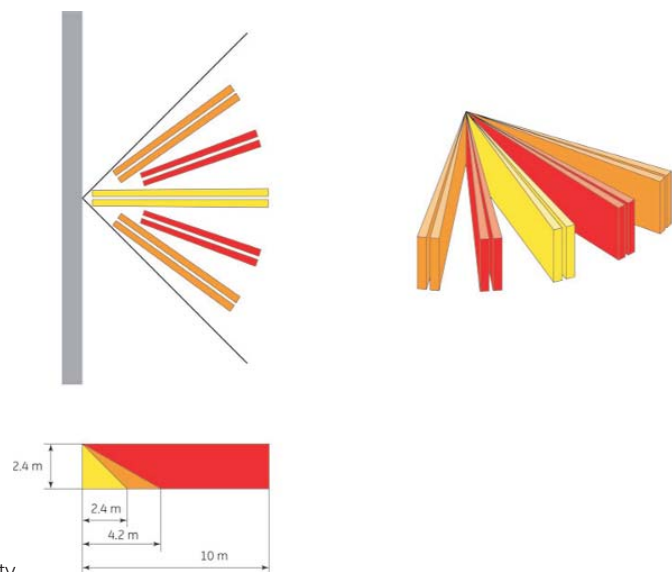

True Range Control

The EV105 is able to adjust the PIR range. Due to the strength of the Gliding Focus Curtain Mirror, it is possible to reduce how hard the detector is working in smaller rooms, making the detector even more stable, without compromising its excellent detection.

Accessory

A wall and ceiling mount bracket is available providing flexibility to install and aim the detector where required.

Specifications

Detection range	12 m
Undercrawl protection	Yes
Detection range selection	12 m or 7 m
Coverage field of view	86° with 7 curtains
Coverage pattern selection	Undercrawl blinder
Mounting height	1.8 to 3.0 m
Power supply	9 to 15 VDC
Current consumption (nom.)	4.5 mA
Alarm relay (voltage free)	NC when energised
Tamper relay (voltage free)	NC when cover closed
Remote control lines	Walk test
Alarm memory	No
PIR process mode	Standard / Bi-curtain
Dimensions (W x H x D)	51 x 98 x 47 mm
Ambient conditions	-10 to +55°C; 95% relative humidity
Pry-off tamper	ST400 (optional)
EN50131-2-2	Grade 2

Ordering Information

EV105S70	"Step & Gliding Focus Multi Curtain" mirror optics passive infra red detector, wide angle (86° with 7 curtains) selectable range 12m or 7m, NC relay
816.005.001	SBO1 Mounting bracket for EV-detectors

Detection Pattern

For further information on how we can help you, contact your local ADT office:

Austria - ADT Austria
Tel: 662 45 24 60 11
Website: www.adteurope.com

Belgium - ADT Security Services SA
Tel: 02 481 08 00
Website: www.adt-belgium.be

Czech Republik - ADT Security Center s.r.o.
Tel: 267 267 267
Website: www.adt-sc.cz

Denmark - ADT A/S
Tel: 70 80 70 00
Website: www.adt-nordic.com

Germany - ADT Deutschland GmbH
Tel: 0800 7070 238
Website: www.adt-deutschland.de

Greece - ADT Greece SA
Tel: 210 92 43 400
Website: www.adt.gr

Hungary - ADT Hungary
Tel: +3614303700
Website: www.adthungary.com

Ireland - ADT Fire and Security plc
Tel: 1620 5888
Website: www.adt.ie

Italy - ADT Italy
Tel: 02 818061
Website: www.adtitaly.com

The Netherlands - ADT Security Services B.V.
Tel: 010 258 4848
Website: www.adt-security.nl

Poland - ADT Poland Sp. Z o.o.
Tel: 0 801 801 238
Website: www.adt.pl

Portugal - ADT Portugal
Tel: 217 510 560
Website: www.adt-pt.com

Russia - ADT Russia
Tel: +7 (495) 661 2094
Website: www.adtrussia.com

Spain - ADT Servicios de Seguridad SL
Tel: 902 444 440
Website: www.adt-es.com

Sweden - ADT AB
Tel: 8 40 00 70 00
Website: www.adt-nordic.com

Switzerland - ADT Switzerland
Tel: 0848 40 08 01
Website: www.adt-ch.com

United Kingdom - ADT Fire & Security plc
Tel: 0800 010 999
Website: www.adt.co.uk