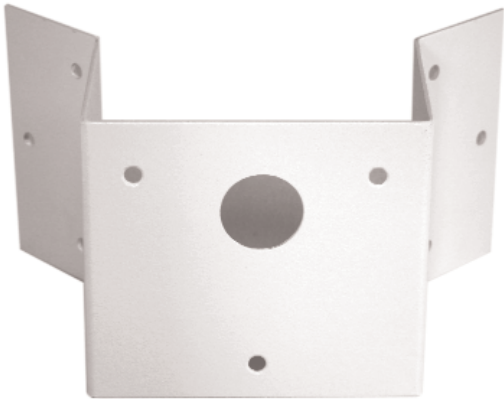

Hay-Metro

Side Opening Camera Housing

Features

- Cost effective
- Simple , quick installation due to Side Opening feature
- Cable management,
- IP67 rated , suitable for Internal & External installations
- Choice of mains or low voltage versions
- Range of accessories for a variety of installations

This camera housing features an innovative side opening mechanism to allow a simple and quick installation and easy maintenance.

There is a mains powered and low voltage version. It is IP67 rated and is therefore suitable for internal and external installations.

It features a fully cable managed bracket which assists in providing an aesthetic installation and secure installation.

There are a number of accessories available to allow alternatives to wall mounting.

This product also offers a 3 year anti corrosion warranty.

SPECIFICATIONS

Hay-Metro Corner Bracket
Corner Wall Bracket for the Metro

Hay-Metro - 450mm Ext Arm

450mm Extension Arm fully cable managed C/W fittings