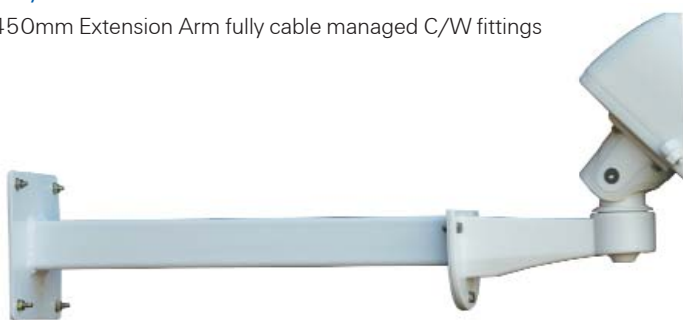

Hay-Metro - 450mm Ext Arm

450mm Extension Arm fully cable managed C/W fittings

Hay-Metro - Polemount

Pole mount Adapter complete with 2 clamps for pole sizes (1) 67mm - 127mm & (2) 83mm - 178mm

Hay-Metro - Dummt Kit

Dummy Camera including lens for mounting inside the Metro housing

Ordering Information

HAY-METRO230-ADT	Housing 230V Cable managed
HAY-METRO LV-ADT	Housing 12/24V Cable managed
HAY-METRO/HEATER	230V Heater for Metro 230V
HAY-METRO/HEATLV	12/24V Heater for Metro 12/24V
HAY-METRO-450	450MM Bracket ext. for Metro
HAY-METRODK	Dummy Cam Kit for Metro
HAY-METROPM	Pole Mount for Metro
HAY-METRO CB	Corner Mount for Metro

For further information on how ADT can help you, contact your local office or phone free on **0800 010 999** or visit us at www.adt.co.uk

CE

Head Office: ADT Fire and Security plc, Security House, The Summit, Hanworth Road, Sunbury-on-Thames, Middlesex TW16 5DB.
ADT and the ADT logo are registered trademarks of ADT Services AG and are used under license.
ADT reserves the right to modify or withdraw any product or service without notice.

Ref No PSS326A Issue 1 January 2010

© 2010 Tyco International

ADT Always There®