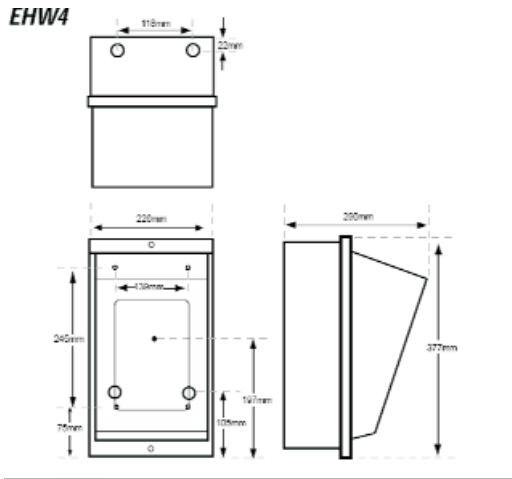

Conway External Wall and Ceiling Mounted Housings

DATA SHEET

Optional

1. The CK is a corner mounting unit made for the EHW4 which allows the unit to be fixed in a 90 degree corner.
   - Heater, please specify voltage when ordering.
2. Special Finishes At Conway we manufacture all of our products at our factories in High Wycombe and are therefore able to apply special colour finishes to customer specifications.

Specifications

Material
Stainless steel (3CR12)
Finish
Powder coated BS10A03
Window
Polycarbonate
Two Single Locking Screws
M8

Options

T2 Anti-tamper switch
T4 Monodrive hexagon tool and bolt
304 stainless steel
Low and high voltage heaters

For further information on how we can help you, contact your local ADT office:

Austria - ADT Austria
Tel: 662 45 24 60 11
Website: www.adteurope.com

Belgium - ADT Security Services SA,
Tel: 02 481 08 00
Website: www.adt-belgium.be

Czech Republik - ADT Security Center s.r.o.
Tel: 267 267 267
Website: www.adt-sc.cz

Denmark - ADT A/S
Tel: 70 80 70 00
Website: www.adt-nordic.com

Germany - ADT Deutschland GmbH
Tel: 0800 7070 238
Website: www.adt-deutschland.de

Greece - ADT Greece SA
Tel: 210 92 43 400
Website: www.adt.gr

Hungary - ADT Hungary
Tel: +36 14303700
Website: www.adthungary.com

Ireland - ADT Fire and Security plc
Tel: 1620 5888
Website: www.adt.ie

Italy - ADT Italy
Tel: 02 818061
Website: www.adtitaly.com

The Netherlands - ADT Security Services B.V.
Tel: 010 258 4848
Website: www.adt-security.nl

Poland - ADT Poland Sp. Z o.o.
Tel: 0 801 801 238
Website: www.adt.pl

Portugal - ADT Portugal
Tel: 217 510 560
Website: www.adt-pt.com

Russia - ADT Russia
Tel: +7 (495) 661 2094
Website: www.adtrussia.com

Spain - ADT Servicios de Seguridad SL
Tel: 902 444 440
Website: www.adt-es.com

Sweden - ADT AB
Tel: 8 40 00 70 00
Website: www.adt-nordic.com

Switzerland - ADT Switzerland
Tel: 0848 40 08 01
Website: www.adt-ch.com

United Kingdom - ADT Fire & Security plc
Tel: 0800 010 999
Website: www.adt.co.uk