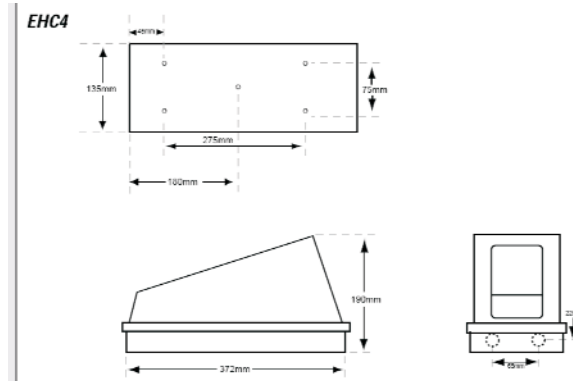

Conway External Wall and Ceiling Mounted Housings

DATA SHEET

Optional

1. The CK is a corner mounting unit made for the EHW4 which allows the unit to be fixed in a 90 degree corner.
   - Heater, please specify voltage when ordering.
2. Special Finishes At Conway we manufacture all of our products at our factories in High Wycombe and are therefore able to apply special colour finishes to customer specifications.

Specifications

Material
Stainless steel (3CR12)
Finish
Powder coated BS10A03
Window
Polycarbonate
Two Single Locking Screws
M8

Options

T2 Anti-tamper switch
T4 Monodrive hexagon tool and bolt
304 stainless steel
Low and high voltage heaters

For further information on how we can help you, contact your local ADT office:

Austria - ADT Austria
Tel: 662 45 24 60 11
Website: www.adteurope.com

Belgium - ADT Security Services SA,
Tel: 02 481 08 00
Website: www.adt-belgium.be

Czech Republik - ADT Security Center s.r.o.
Tel: 267 267 267
Website: www.adt-sc.cz

Denmark - ADT A/S
Tel: 70 80 70 00
Website: www.adt-nordic.com

Germany - ADT Deutschland GmbH
Tel: 0800 7070 238
Website: www.adt-deutschland.de

Greece - ADT Greece SA
Tel: 210 92 43 400
Website: www.adt.gr

Hungary - ADT Hungary
Tel: +36 14303700
Website: www.adthungary.com

Ireland - ADT Fire and Security plc
Tel: 1620 5888
Website: www.adt.ie

Italy - ADT Italy
Tel: 02 818061
Website: www.adtitaly.com

The Netherlands - ADT Security Services B.V.
Tel: 010 258 4848
Website: www.adt-security.nl

Poland - ADT Poland Sp. Z o.o.
Tel: 0 801 801 238
Website: www.adt.pl

Portugal - ADT Portugal
Tel: 217 510 560
Website: www.adt-pt.com

Russia - ADT Russia
Tel: +7 (495) 661 2094
Website: www.adtrussia.com

Spain - ADT Servicios de Seguridad SL
Tel: 902 444 440
Website: www.adt-es.com

Sweden - ADT AB
Tel: 8 40 00 70 00
Website: www.adt-nordic.com

Switzerland - ADT Switzerland
Tel: 0848 40 08 01
Website: www.adt-ch.com

United Kingdom - ADT Fire & Security plc
Tel: 0800 010 999
Website: www.adt.co.uk