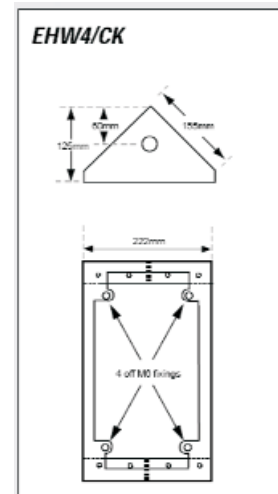

Conway External Wall and Ceiling Mounted Housings

DATA SHEET

Optional

1. The CK is a corner mounting unit made for the EHW4 which allows the unit to be fixed in a 90 degree corner.
   - Heater, please specify voltage when ordering.
2. Special Finishes At Conway we manufacture all of our products at our factories in High Wycombe and are therefore able to apply special colour finishes to customer specifications.

Specifications

Material
Stainless steel (3CR12)
Finish
Powder coated BS10A03
Window
Polycarbonate
Two Single Locking Screws
M8

Options

T2 Anti-tamper switch
T4 Monodrive hexagon tool and bolt
304 stainless steel
Low and high voltage heaters

For further information on how we can help you, contact your local ADT office:

Austria - ADT Austria
Tel: 662 45 24 60 11
Website: www.adteurope.com

Belgium - ADT Security Services SA,
Tel: 02 481 08 00
Website: www.adt-belgium.be

Czech Republik - ADT Security Center s.r.o.
Tel: 267 267 267
Website: www.adt-sc.cz

Denmark - ADT A/S
Tel: 70 80 70 00
Website: www.adt-nordic.com

Germany - ADT Deutschland GmbH
Tel: 0800 7070 238
Website: www.adt-deutschland.de

Greece - ADT Greece SA
Tel: 210 92 43 400
Website: www.adt.gr

Hungary - ADT Hungary
Tel: +36 14303700
Website: www.adthungary.com

Ireland - ADT Fire and Security plc
Tel: 1620 5888
Website: www.adt.ie

Italy - ADT Italy
Tel: 02 818061
Website: www.adtitaly.com

The Netherlands - ADT Security Services B.V.
Tel: 010 258 4848
Website: www.adt-security.nl

Poland - ADT Poland Sp. Z o.o.
Tel: 0 801 801 238
Website: www.adt.pl

Portugal - ADT Portugal
Tel: 217 510 560
Website: www.adt-pt.com

Russia - ADT Russia
Tel: +7 (495) 661 2094
Website: www.adtrussia.com

Spain - ADT Servicios de Seguridad SL
Tel: 902 444 440
Website: www.adt-es.com

Sweden - ADT AB
Tel: 8 40 00 70 00
Website: www.adt-nordic.com

Switzerland - ADT Switzerland
Tel: 0848 40 08 01
Website: www.adt-ch.com

United Kingdom - ADT Fire & Security plc
Tel: 0800 010 999
Website: www.adt.co.uk