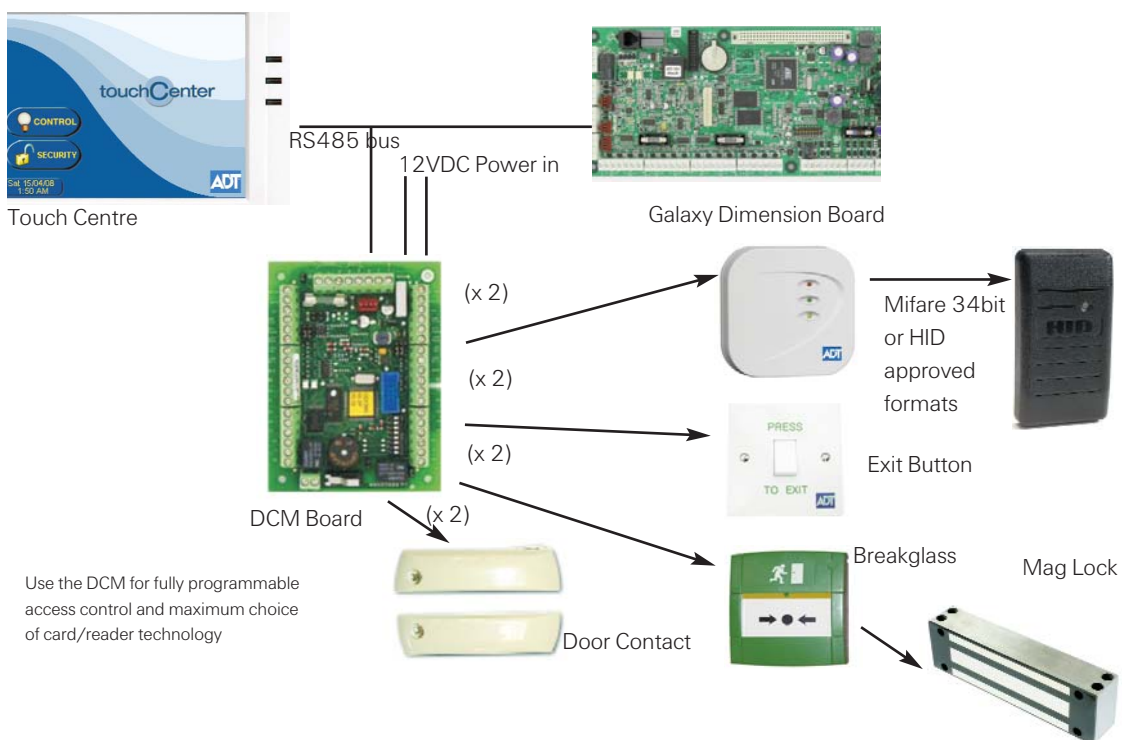

The combined intrusion and access system offers the end user a system which retains maximum convenience whilst maintaining the highest level of security at all time.

Galaxy Dimension

Non PC Networked Access Control Solution

Features

- Up to 64 doors controlled.
- Area based integrated access and intrusion control. No access if area is set. Prevents false alarms.
- Up to 1000 users.
- Access event log with 1000 events recorded in panel (separate intruder log).
- Uses Mifare 34bit* or industry standard 26 bit readers
- Fully customisable weekly schedules to control access, auto-setting and output functions.
- Up to 32 yearly holiday schedules each with 20 periods.
- User's access controlled by access templates and group set status.
- Area behind a door is unset automatically upon access if user has authority. This prevents false alarms due to failure to unset.
- Groups can be set by pressing the Menu Recall button before card swipe, or by triple swipe.
- A system keypad can be linked to each reader for Menu Recall function control.
- Evacuation control will allow doors to unlock in the event of fire.
- DCM modules available in compact plastic box or combined with a PSU and RIO expansion module in a metal box for installation convenience.

*Tyco 34 bit format

ADT Always There®

| Maximum configuration | | | | |
|-----------------------|---|-------|--------|--------|
| Device/Panel | GD-48 | GD-96 | GD-264 | GD-520 |
| Keyproxes | 3 | 7 | 7 | 24 |
| DCM's | 4 | 16 | 16 | 32 |
| DCM controlled doors | 8 | 32 | 32 | 64 |
| Ordering | | | | |
| CPO38 | LCD keypad with built-in badge reader (MK7 Galaxy keyprox) | | | |
| C080 | Dual door controller (DCM) in stand-alone box | | | |
| C081 | Dual door controller (DCM) with Power Supply Unit (12V- 2,75A) and RIO in a metallic case | | | |