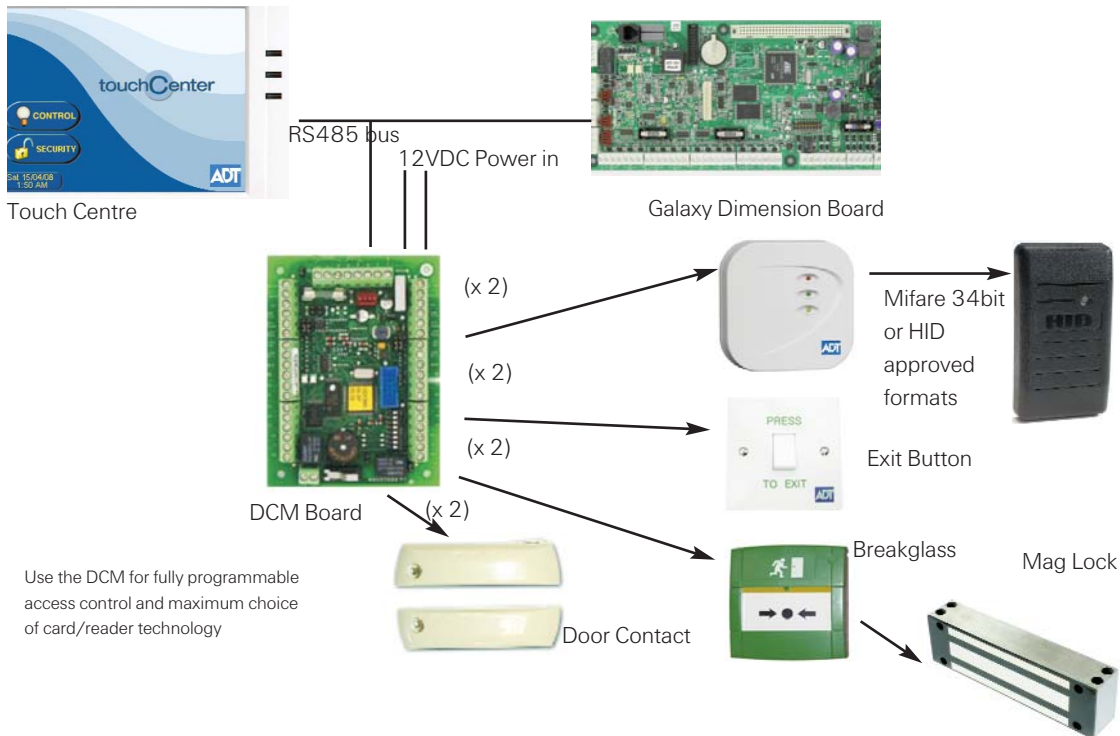

Maximum configuration				
Device/Panel	GD-48	GD-96	GD-264	GD-520
Keyproxes	3	7	7	24
DCM's	4	16	16	32
DCM controlled doors	8	32	32	64
Ordering				
CP038	LCD keypad with built-in badge reader (MK7 Galaxy keyprox)			
C080	Dual door controller (DCM) in stand-alone box			
C081	Dual door controller (DCM) with Power Supply Unit (12V- 2,75A) and RIO in a metallic case			

For further information on how we can help you, contact your local ADT office:

Austria - ADT Austria

Tel: 662 45 24 60 11
Website: www.adteurope.com

Belgium - ADT Security Services SA,

Tel: 02 481 08 00
Website: www.adt-belgium.be

Czech Republik - ADT Security Center s.r.o.

Tel: 267 267 267
Website: www.adt-sc.cz

Germany - ADT Security Deutschland GmbH

Tel: 0800 7070 238
Website: www.adt-deutschland.de

Ireland - ADT Fire and Security plc

Tel: 1620 5888
Website: www.adt.ie

Italy - ADT Italy

Tel: 02 81806 1
Website: www.adtitaly.com

The Netherlands - ADT Security Services B.V.

Tel: 010 258 4848
Website: www.adt-security.nl

Poland - ADT Poland Sp. Z o.o.

Tel: 0 801 801 238
Website: www.adt.pl

Portugal - ADT Portugal

Tel: 217 510 560
Website: www.adt-pt.com

Russia - ADT Russia

Tel: +7 (495) 661 2094
Website: www.adtrussia.com

Spain - ADT Servicios de Seguridad SL

Tel: 902 444 440
Website: www.adt-es.com

Switzerland - ADT Switzerland

Tel: 0848 40 08 01
Website: www.adt-ch.com

United Kingdom - ADT Fire & Security plc

Tel: 0800 010 999
Website: www.adt.co.uk