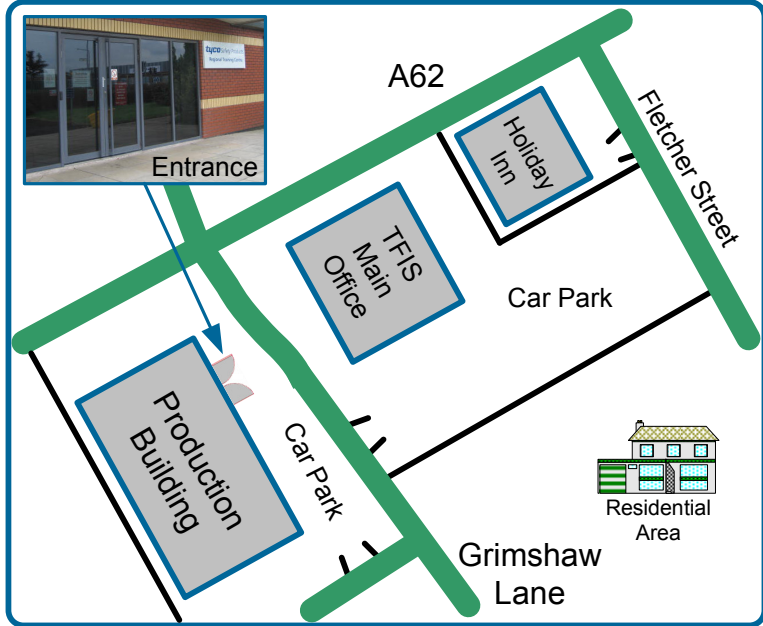

Tyco Safety Products (Fire SBU) regional training centre is located in the 'Production' building at:

Tyco Fire & Integrated Solutions UK Ltd
(formerly Wormald)

Tyco Park
Grimshaw Lane,
Newton Heath,
Manchester,
M40 2WL

Tel: 0161 455 4400

[Click for an Online Map](#)