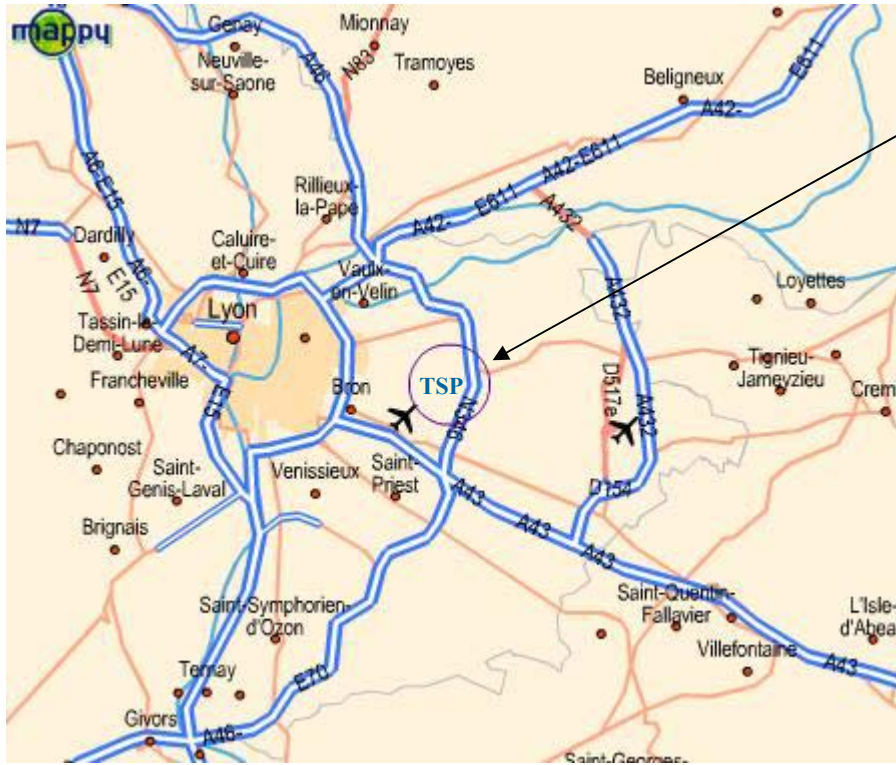

Technical Training Center
12 Avenue Louis Blériot
Chassieu 69680 (France)
Phone + 33 (0) 472794180

Technical Training Center / St Exupéry Airport

approximately 12 Km - 15 minutes

Lyon Part Dieu Station / Technical Training Center

approximately 4 Km - 4 minutes