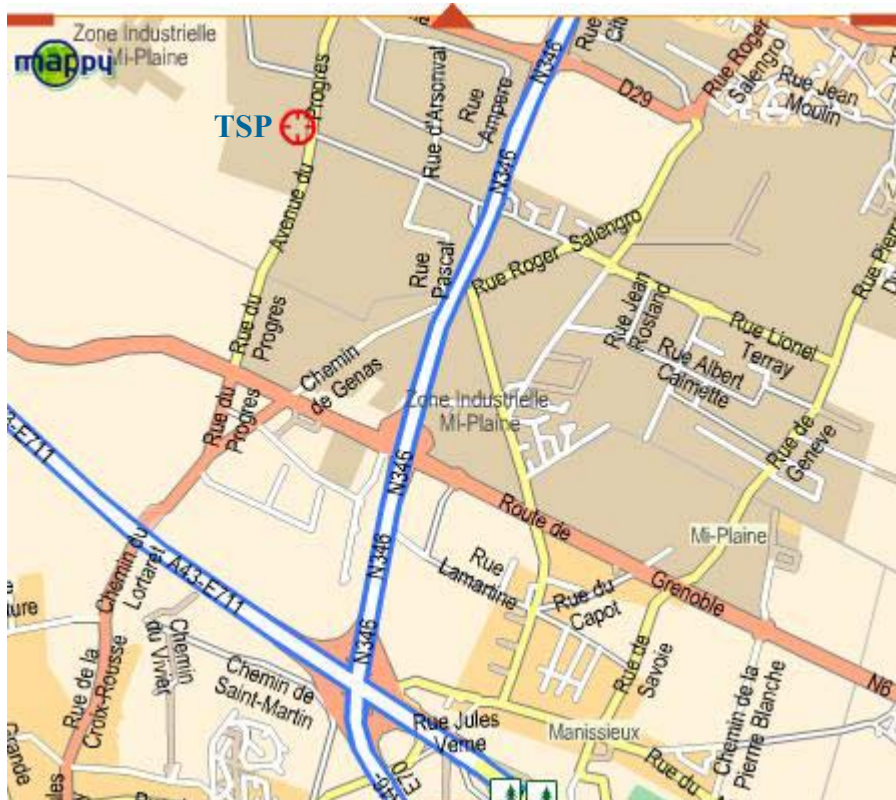

Technical Training Center
12 Avenue Louis Blériot
Chassieu 69680 (France)
Phone + 33 (0) 472794180

Technical Training Center / St Exupéry Airport

approximately 12 Km - 15 minutes

Lyon Part Dieu Station / Technical Training Center

approximately 4 Km - 4 minutes