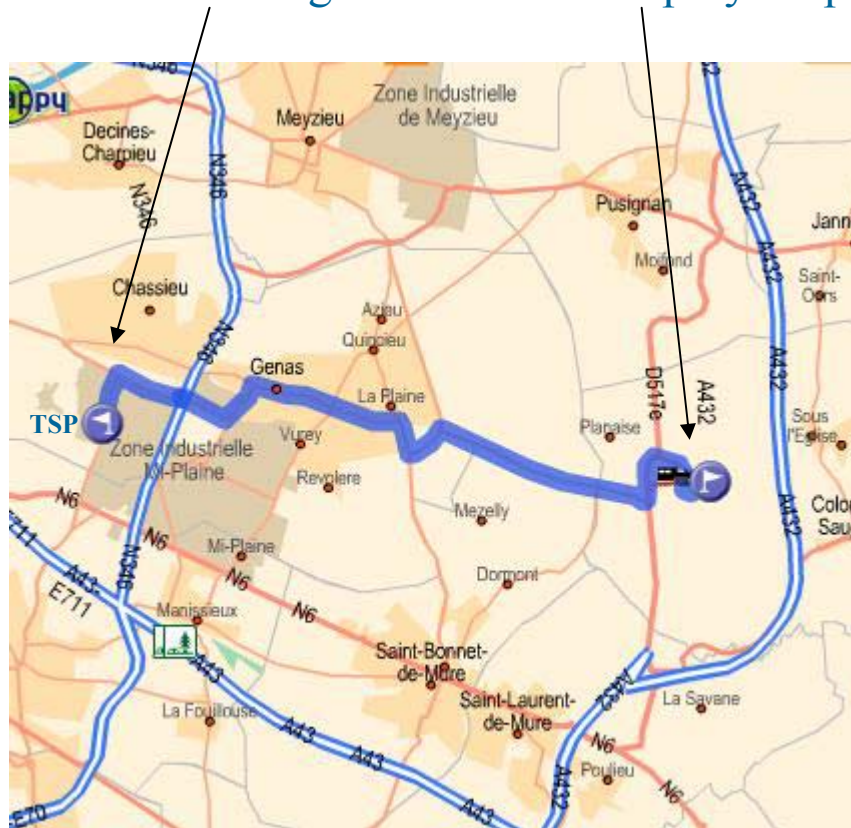

Technical Training Center
12 Avenue Louis Blériot
Chassieu 69680 (France)
Phone + 33 (0) 472794180

Technical Training Center / St Exupéry Airport

approximately 12 Km - 15 minutes

Lyon Part Dieu Station / Technical Training Center

approximately 4 Km - 4 minutes