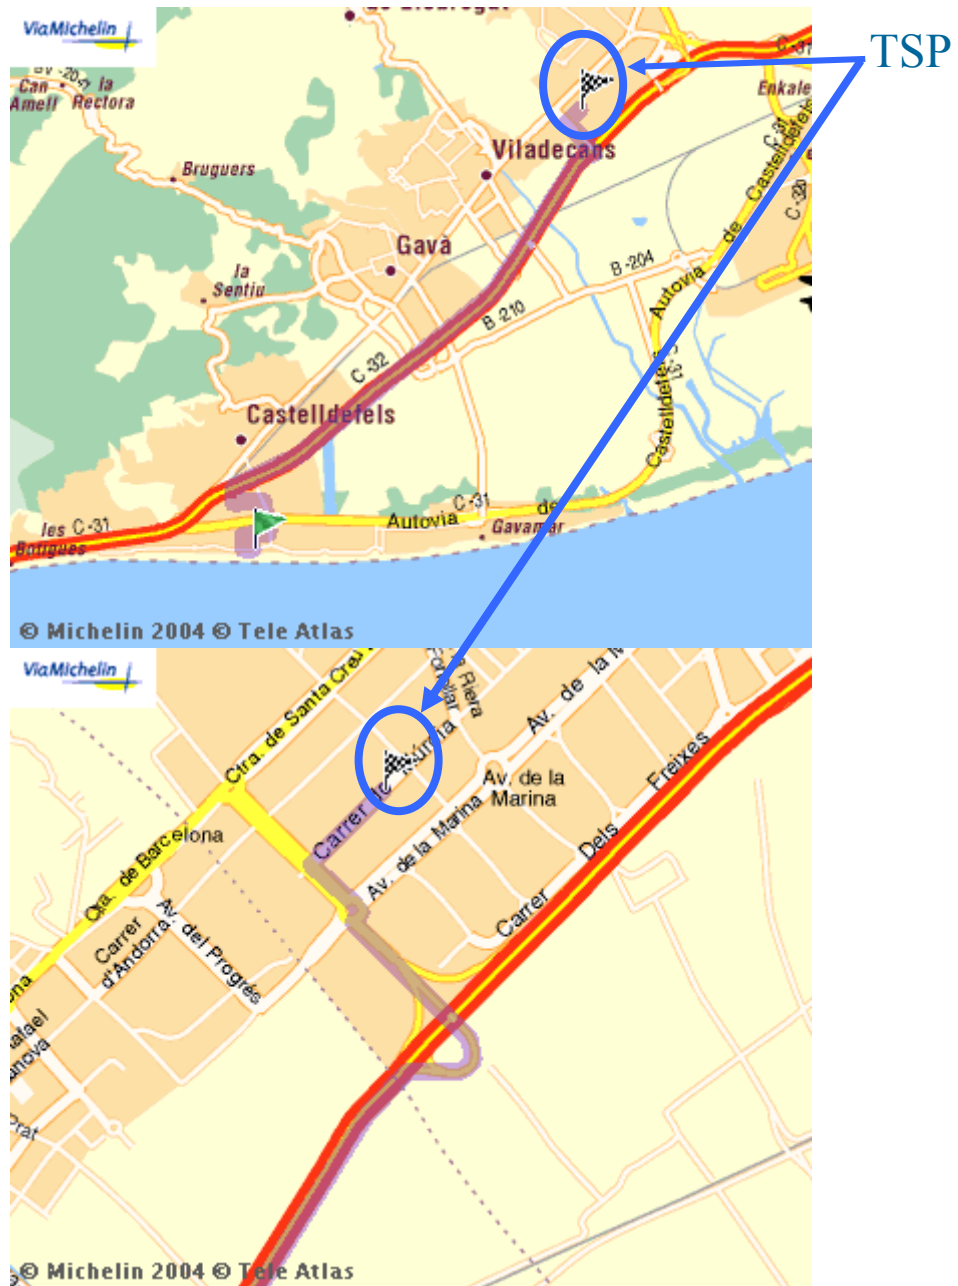

Hotel **Hesperia** - TSP Office (10 minutes)